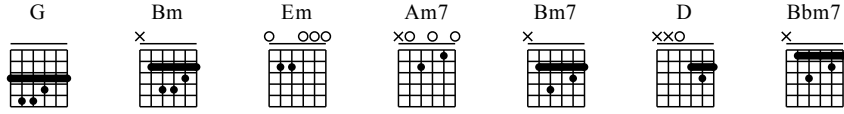

Samba Pa Ti

Abraxas

Words & Music by Carlos Santana

Moderate Latin Feel ♩ = 86

1

G Bm Em Am7

TAB

6

G Bm7 Em Am7 D

full full

11

Am7 D Am7

full

15

Bm7 Am7 D G

full